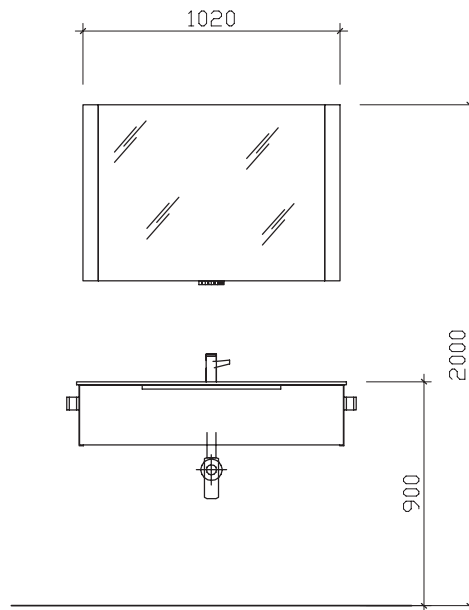

Dekore / decors

 Weiß Hochglanz white high gloss	 Tropea Eiche quer NB tropea oak horizontal effect	 Linea Eiche hell aufrecht NB / linea oak light upright effect	 Linea Eiche dunkel aufrecht NB / linea oak dark upright effect
 Riviera Eiche quer NB riviera oak horizontal effect	 Eiche Ribbeck quer NB ribbeck oak horizontal effect	 Halifax Eiche quer NB polar pine horizontal effect	 Polar Pinie quer NB polar pine horizontal effect
 Boreas Pinie quer NB boreas pine horizontal effect	 Sangallo Grau quer san	 Oxid Hellgrau quer oxide light grey horizontal	 Oxid Dunkelgrau quer oxide dark grey horizontal
 Quarzgrau Hochglanz quartz grey high gloss	 Quarzgrau Matt quartz grey matte	 Kashmir Matt cashmere matte	 Schilfgrün Matt reed green matte
 Baltic Blau Matt baltic blue matte	 Schwarz Matt black matte		

Dies ist eine Auswahl der Dekore.
Weitere Dekore sind erhältlich.

This is a selection of decors.
Further decors are available.