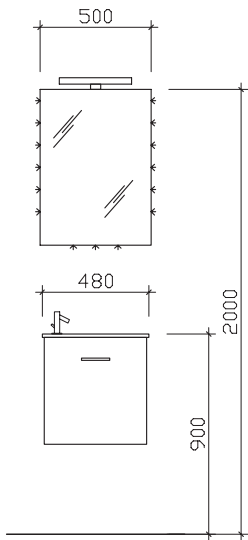

- Mineralmarmor
  mineral marble
- Keramik
  ceramic
- 23 Dekore
  23 decors

Waschtischbreiten (mm) / washbasin widths: (mm):

Dekore / decors

  Weiß Hochglanz Select white high gloss select	 Schneeweiß Glanz snow white gloss	 Weiß Matt Select white matte select	 Sanremo Eiche quer NB sanremo oak terra horizontal effect
  Riviera Eiche quer NB riviera oak horizontal effect	 Eiche Ribbeck quer NB ribbeck oak horizontal effect	 Halifax Eiche quer NB polar pine horizontal effect	 Polar Pinie quer NB polar pine horizontal effect
  Boreas Pinie quer NB boreas pine horizontal effect	 Sangallo Grau quer san	 Oxid Hellgrau quer oxide light grey horizontal	 Oxid Dunkelgrau quer oxide dark grey horizontal
  Quarzgrau Hochglanz quartz grey high gloss	 Quarzgrau Matt quartz grey matte	 Kaschmir Matt cashmere matte	 Schilfgrün Matt reed green matte
  Baltic Blau Matt baltic blue matte	 Schwarz Matt black matte