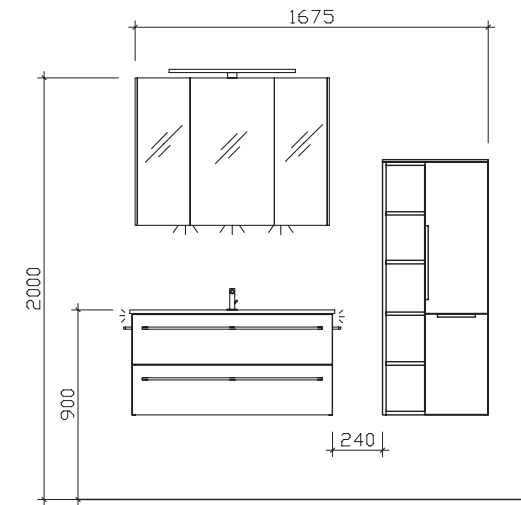

Dekore / decors

Mineralmarmor
mineral marble

9 Dekore
9 decors

Waschtischbreiten (mm) / washbasin widths: (mm):

670   970   1170   1320