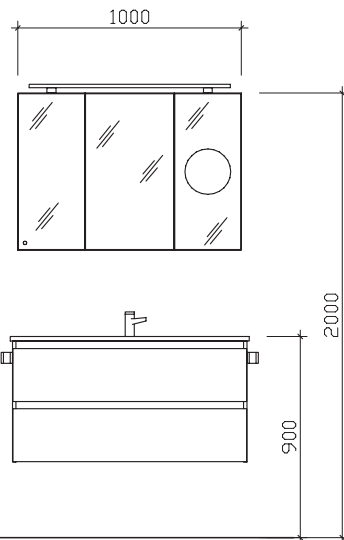

Mineralmarmor Mineral marble	 Solid Surface Solid Surface	 Aufsatzbecken sit-on washb.
 Glas Glass	 Keramik Ceramic	 27 Dekore 27 Decors

Waschtischbreiten (mm) / washbasin widths: (mm):

Maßvariabel von 600-1500 mm /
variable dimensions from 600-1500 mm

Dekore / decors

Dies ist eine Auswahl der Dekore.
Weitere Dekore sind erhältlich.

This is a selection of decors.
Further decors are available.