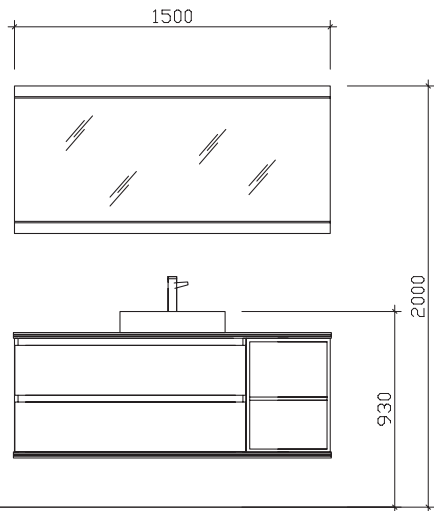

Mineralmarmor Mineral marble	Solid Surface Solid Surface	Aufsatzbecken sit-on washb.
Glas Glass	Keramik Ceramic	27 Dekore 27 Decors

Waschtischbreiten (mm) / washbasin widths: (mm):

Maßvariabel von 600-1500 mm /
variable dimensions from 600-1500 mm

Dekore / decors

Dies ist eine Auswahl der Dekore.
Weitere Dekore sind erhältlich.

This is a selection of decors.
Further decors are available.