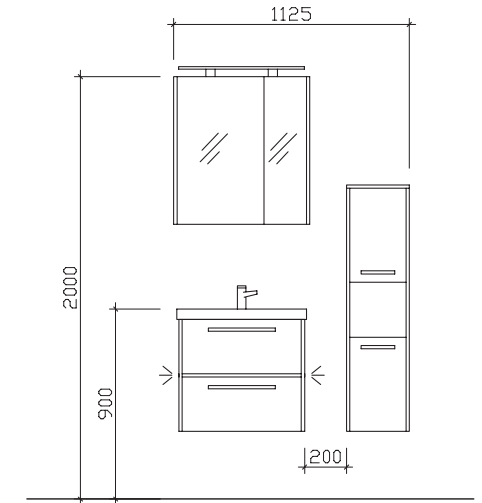

Dekore / decors

Quarzgrau Matt
quartz grey matte

Polar Pinie quer NB
polar pine horizontal
effect