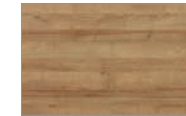

Riviera Eiche quer NB
riviera oak horizontal
effect