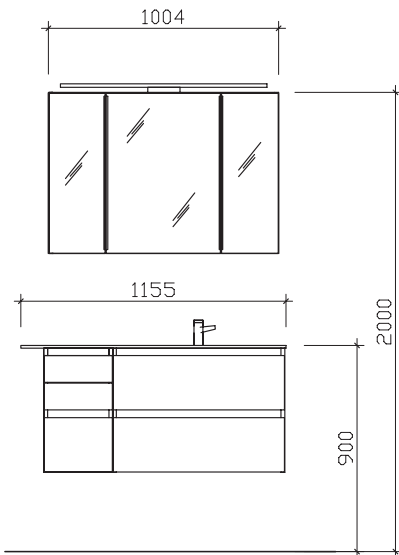

Mineralmarmor Mineral marble	 Solid Surface Solid Surface	 Aufsatzbecken sit-on washb.
 Glas Glass	 Keramik Ceramic	 27 Dekore 27 Decors

Waschtischbreiten (mm) / washbasin widths: (mm):

Maßvariabel von 600-1500 mm /
variable dimensions from 600-1500 mm

Dekore / decors

Dies ist eine Auswahl der Dekore.
Weitere Dekore sind erhältlich.

This is a selection of decors.
Further decors are available.